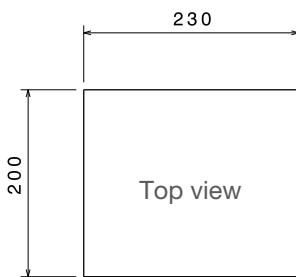

RECYCLED MEMORIAL BASES

Example of a small memorial base design. Utilising 30 milk bottles to create a single base.

Dearly Plaques & Memorials is very pleased to introduce an alternative memorial base to concrete for cemeteries. Made of recycled plastic the base is resistant to termites, microorganisms and moisture, and will never split, rot, crack, need painting and will last decades in all climates.

Looking like, but lighter than concrete, the bases are made from HDPE plastic (High-Density Polyethylene) and is sourced from local kerbside waste, which includes food containers, shampoo and milk bottles.

Each base is designed in a like shape as exiting concrete structures or can be tailored to a specific size. The recycled memorial base will have an amount of recycled milk bottles or equivalent depending on the size. With this in mind, it is estimated that 370 empty 2 litre plastic milk bottles make up one cubic meter of landfill.

With plastic use in the forefront of the consumer minds, creating a sustainable solution for re-use and the reduction of plastics as a waste product is vital and makes us accountable for our environmental impact.

Installation of plastic concrete substitutes will result in lower costs and energy usage because of the much lower weight to volume ratio of recycled plastic. This gives significant savings in labour and lifting machinery costs. In addition the use of lightweight recycled plastic products has significant occupational health and safety advantages

The recycled plastic base is cost comparable to current concrete bases used within cemeteries.