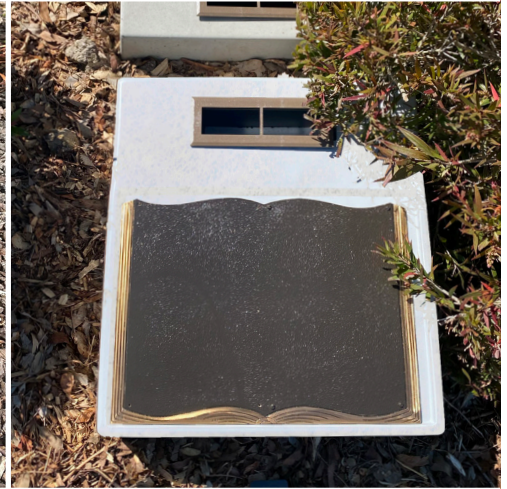

RECYCLED MEMORIAL BASES

Example of a small memorial base design. Utilising 30 milk bottles to create a single base.

Dearly Plaques & Memorials is very pleased to introduce an alternative memorial base to concrete for cemeteries. Made of recycled plastic the base is resistant to termites, microorganisms and moisture, and will never split, rot, crack, need painting and will last decades in all climates.

Looking like, but lighter than concrete, the bases are made from HDPE plastic (High-Density Polyethylene) and is sourced from local kerbside waste, which includes food containers, shampoo and milk bottles.

Each base is designed in a like shape as exiting concrete structures or can be tailored to a specific size. The recycled memorial base will have an amount of recycled milk bottles or equivalent depending on the size. With this in mind, it is estimated that 370 empty 2 litre plastic milk bottles make up one cubic meter of landfill.